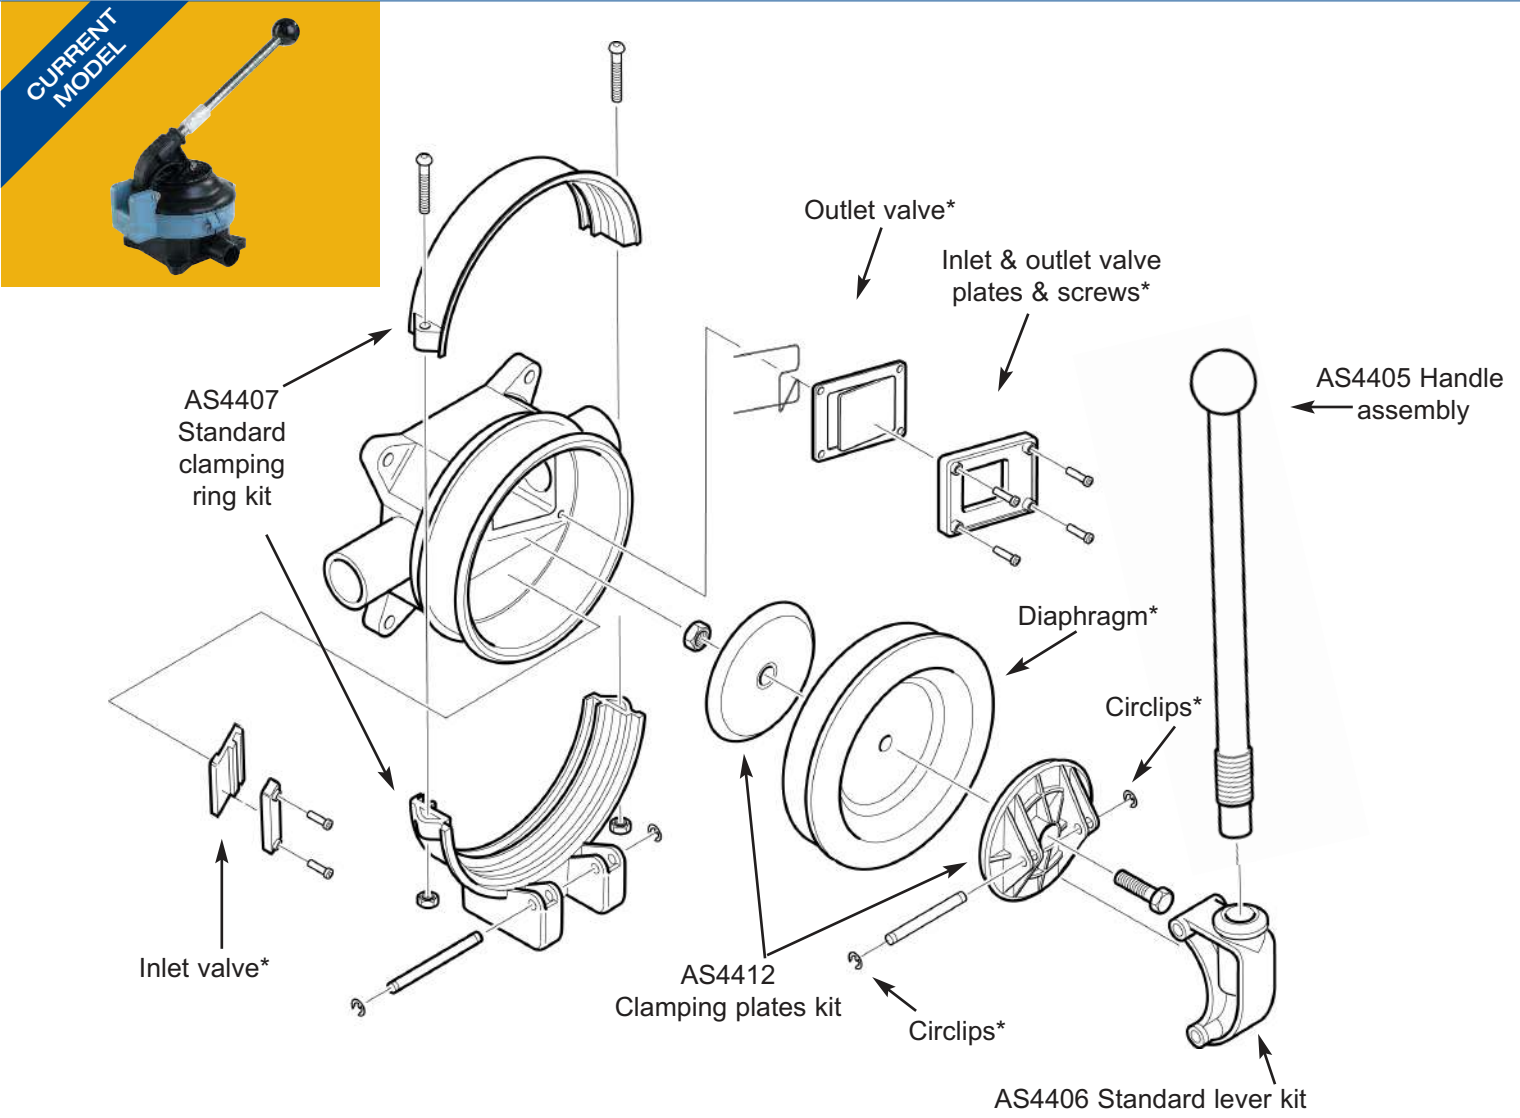

Manual Bilge Pumps

Gusher® Titan Standard

On Deck/Bulkhead: BP4402 - Powerful Lightweight Bilge and Waste Pump

Note* Contained in Service Kit AK4400 (Neoprene™) or AK4419 (Nitrile®)

Accessories

- AS4405 Spare Handle
- SB4222 Side Entry Strainer
- SB5865 Top Entry Strainer
- SF5425 1 1/2" Skin Fitting
- LV1215 1" / 1 1/2" Non-return Valve
- EB3488 1 1/2" Elbow

Service Kits (for On Deck/ Bulkhead Model BP4402)

AK4400 Service Kit with Complete Set of Serviceable Parts for Gusher® Titan (Neoprene™)

Qty	Containing
4	Circlip
6	Screw
1	Outlet valve spring

- 1 Clamping nut
- 1 Outlet valve plate
- 1 Inlet valve plate
- 1 Outlet valve
- 1 Inlet valve
- 1 Diaphragm

AK4419 Service Kit with Complete Set of Serviceable Parts for Gusher® Titan (Nitrile®)

Qty	Containing
4	Circlip
6	Screw
1	Outlet valve spring
1	Clamping nut
1	Outlet valve plate
1	Inlet valve plate
1	Outlet valve
1	Inlet valve
1	Diaphragm

AS4412 Clamping Plates Kit

Qty	Containing		
1	Clamping bolt	1	Inner clamping plate
1	Clamping nut	4	Circlip
1	Outer clamping plate		

Manual Bilge Pumps

Gusher® Titan Underdeck

Underdeck: BP4410 - Powerful Lightweight Bilge and Waste Pump