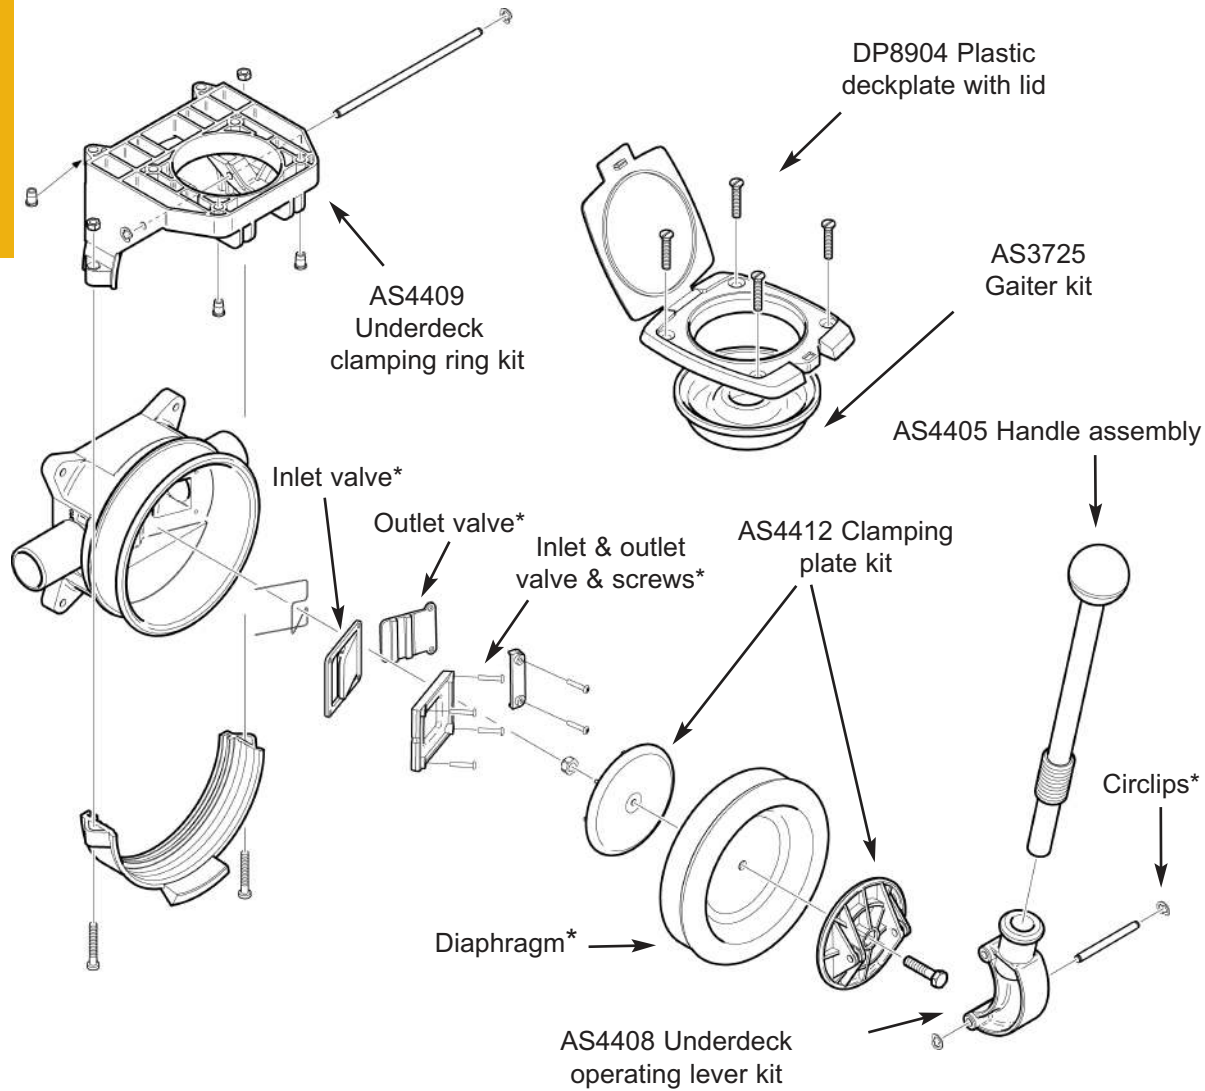

Service Kits (for On Deck/ Bulkhead Model BP4402)

AK4400 Service Kit with Complete Set of Serviceable Parts for Gusher® Titan (Neoprene™)

Qty	Containing
4	Circlip
6	Screw
1	Outlet valve spring

- 1 Clamping nut
- 1 Outlet valve plate
- 1 Inlet valve plate
- 1 Outlet valve
- 1 Inlet valve
- 1 Diaphragm

AK4419 Service Kit with Complete Set of Serviceable Parts for Gusher® Titan (Nitrile®)

Qty	Containing
4	Circlip
6	Screw
1	Outlet valve spring
1	Clamping nut
1	Outlet valve plate
1	Inlet valve plate
1	Outlet valve
1	Inlet valve
1	Diaphragm

AS4412 Clamping Plates Kit

Qty	Containing		
1	Clamping bolt	1	Inner clamping plate
1	Clamping nut	4	Circlip
1	Outer clamping plate		

Manual Bilge Pumps

Gusher® Titan Underdeck

Underdeck: BP4410 - Powerful Lightweight Bilge and Waste Pump

Note* Contained in Service Kit AK4400 (Neoprene™) or AK4419 (Nitrile®)

Accessories

- DP8904 Plastic Deckplate Kit
- AS4405 Spare Handle
- SB4222 Side Entry Strainer
- SB5865 Top Entry Strainer
- SF5425 1 1/2" Skin Fitting
- LV1215 1" / 1 1/2" Non Return Valve
- EB3488 1 1/2" Elbow